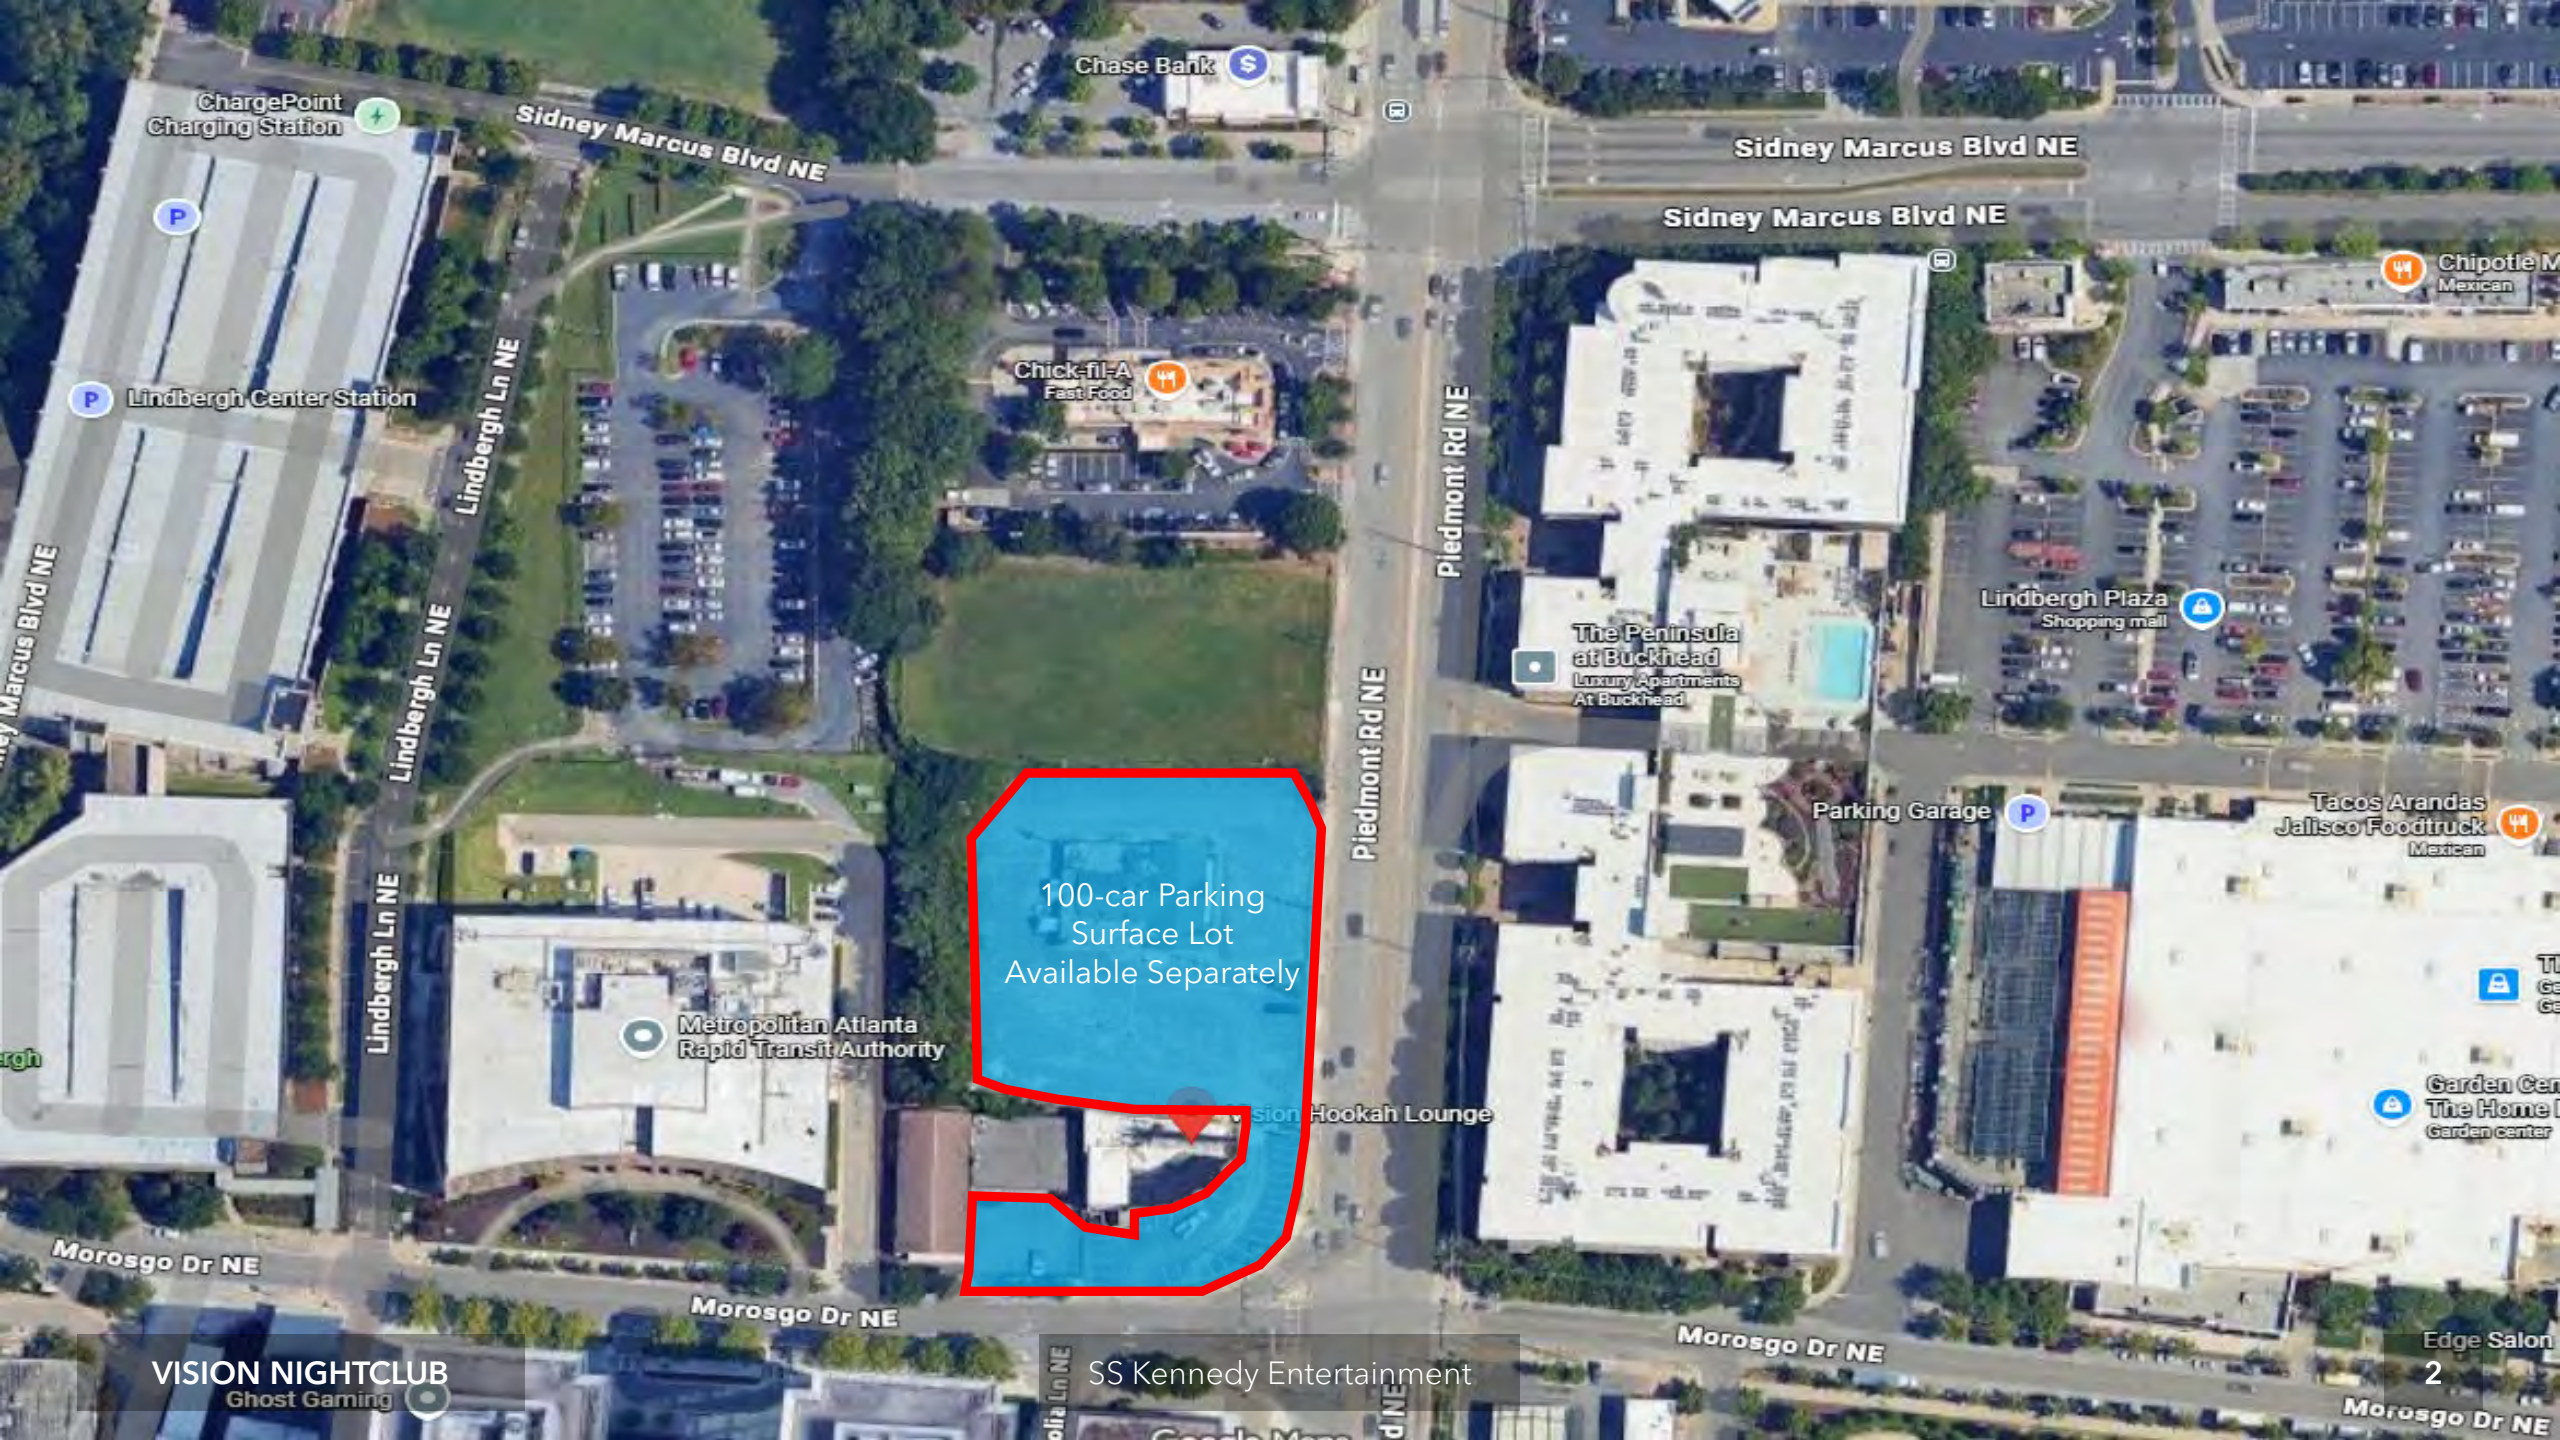

VISION NIGHTCLUB + Parking

Atlanta, GA

Filming Location Information

2520 Piedmont Rd NE, Atlanta, GA 30324

VISION NIGHTCLUB

SS Kennedy Entertainment

Contact for Site Info

Steve Kennedy

Steve@SSKennedyEntertainment.com

678.644.3986

Chase Bank

ChargePoint Charging Station

Sidney Marcus Blvd NE

Sidney Marcus Blvd NE

Sidney Marcus Blvd NE

Chipotle Mexican

Chick-fil-A Fast Food

Lindbergh Center Station

Piedmont Rd NE

Lindbergh Plaza Shopping mall

The Peninsula at Buckhead
Luxury Apartments At Buckhead

Lindbergh Ln NE

Lindbergh Ln NE

Parking Garage

Tacos Arandas Jalisco Foodtruck Mexican

100-car Parking Surface Lot Available Separately

Metropolitan Atlanta Rapid Transit Authority

Hookah Lounge

Morosgo Dr NE

Morosgo Dr NE

Morosgo Dr NE

VISION NIGHTCLUB
Ghost Gaming