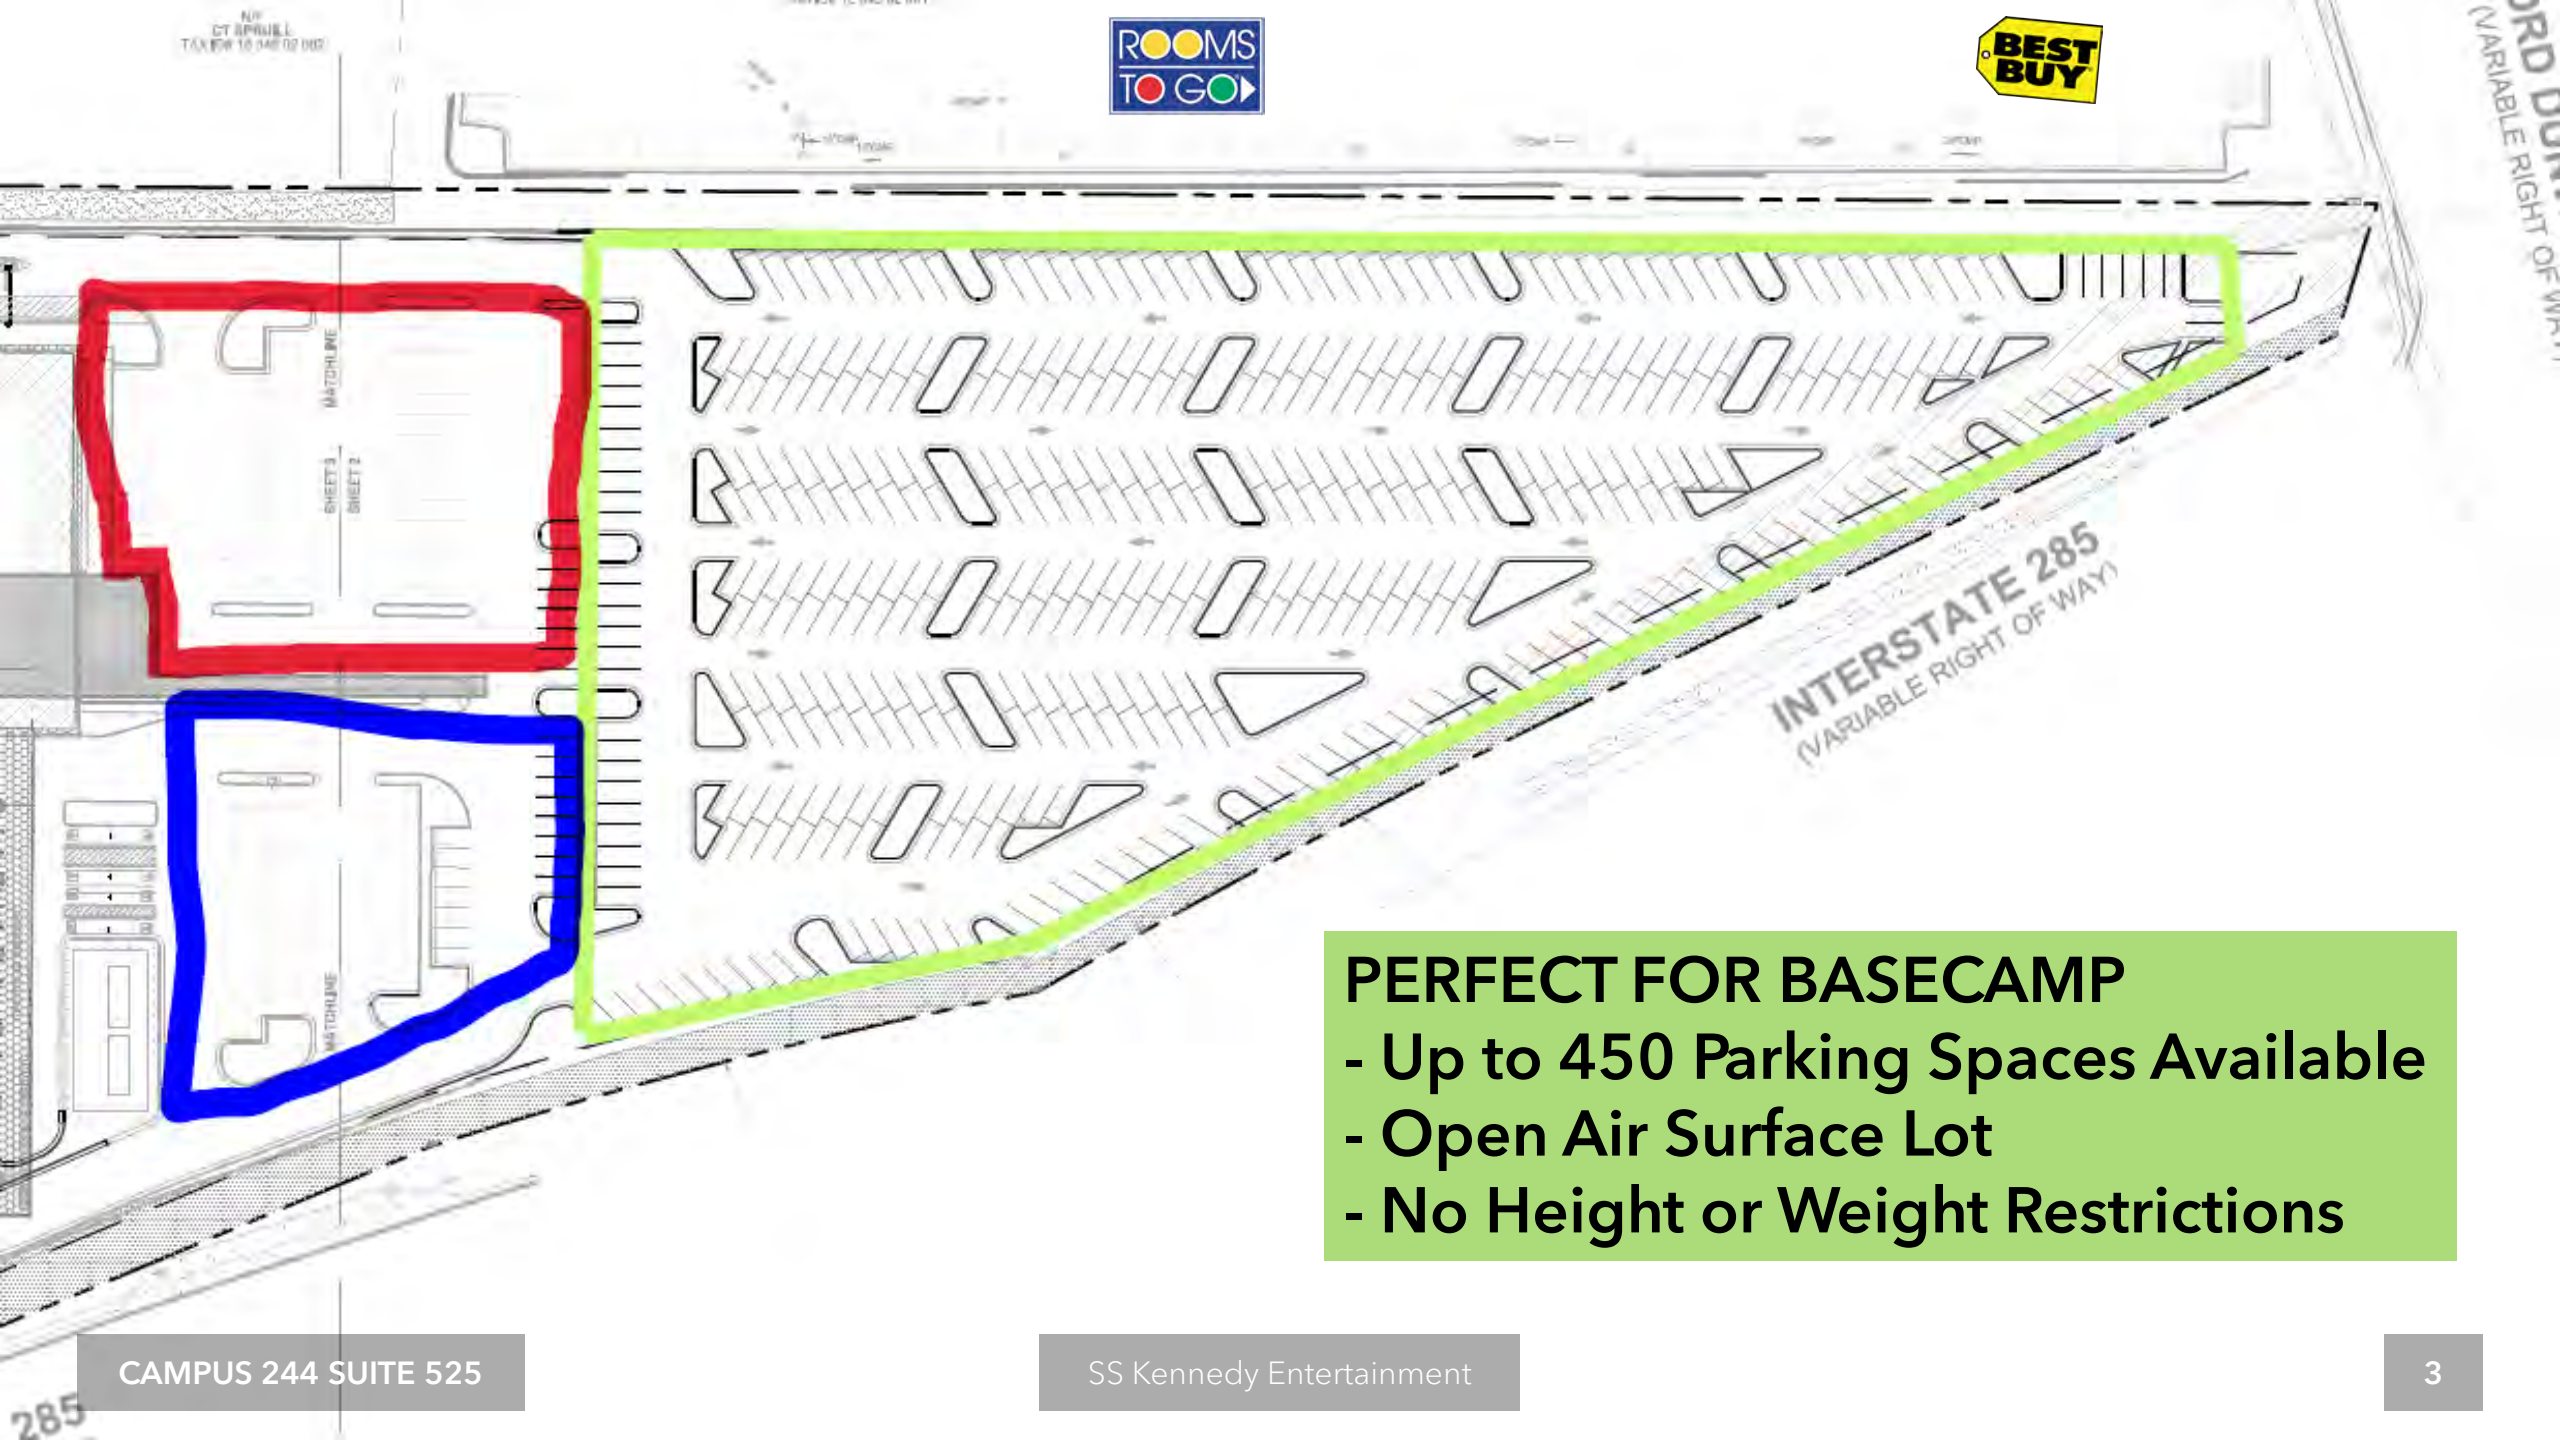

3 MINUTE WALK TO MARTA

ENTRANCE TO CAMPUS 244

CAMPUS 244

SPRINGWOOD CONNECTOR

100-car Parking Surface Lot Available Separately

FUTURE I-285 EXPANSION/EXIT

LAKE HEARN DRIVE

ASHFORD DUNWOODY RD

LAKE HEARN DRIVE

PERIMETER SUMMIT PKWY

CAMPUS 244 SUITE 525

SS Kennedy Entertainment

PERFECT FOR BASECAMP

- Up to 450 Parking Spaces Available
- Open Air Surface Lot
- No Height or Weight Restrictions

All Hands Room